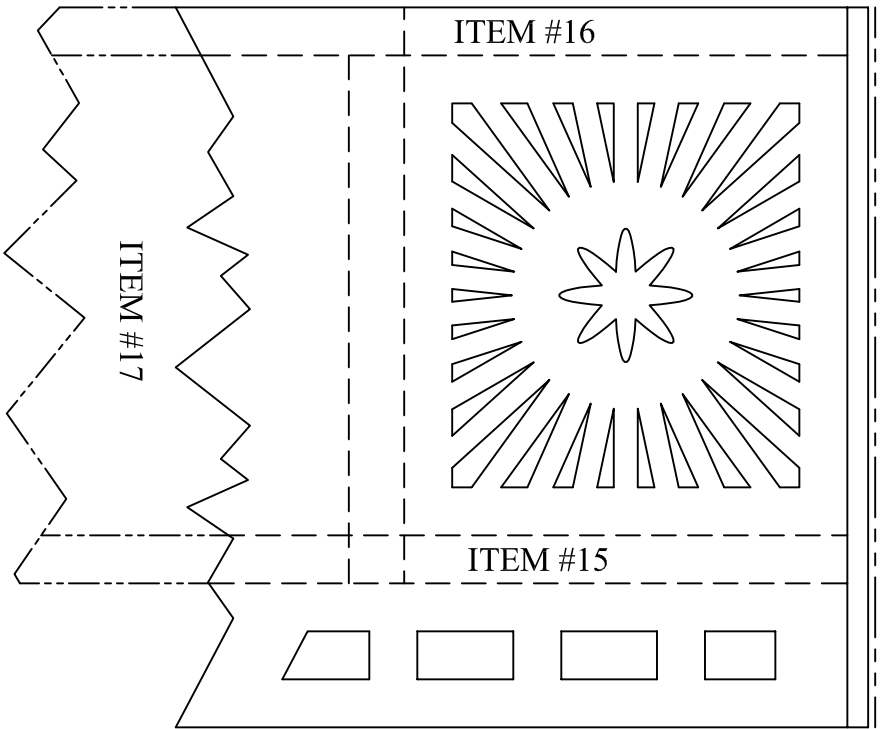

Designed By:
D. WILCKENS
 Date:
 12/28/12
 COPYRIGHT ©
 ALL RIGHTS RESERVED

Title:
THE WEBSITE 3 CLOCK
 Scale:
 FULL
 Drawing #:
 WW-0566
 Sheet 8 of 10

20
 ROOF PANEL
 QTY.: 2 (OPPOSITE)
 SIZE: 1/4" x 3 3/4" x 4"

GRAIN FLOW

Wilckens Woodworking
 Network Designs