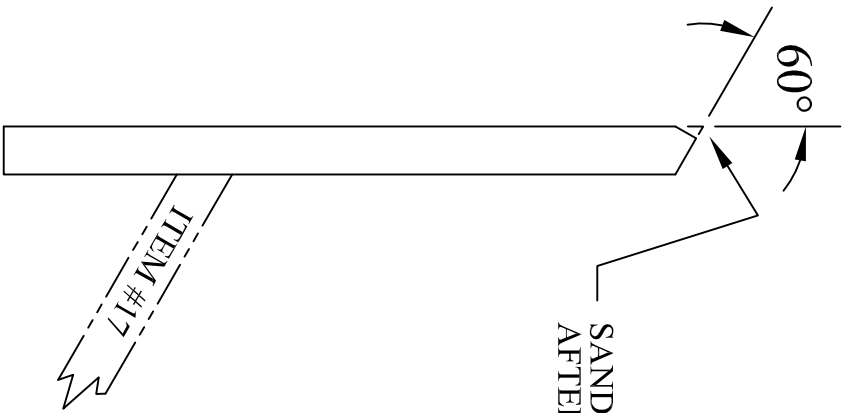

Designed By:
D. WILCKENS
 Date:
 12/28/12
 COPYRIGHT ©
 ALL RIGHTS RESERVED

Title:
THE WEBSITE 3 CLOCK
 Scale:
 FULL
 Drawing #:
 WW-0566
 Sheet 8 of 10

20
 ROOF PANEL
 QTY.: 2 (OPPOSITE)
 SIZE: 1/4" x 3 3/4" x 4"

GRAIN FLOW

Wilckens Woodworking
 Network Designs